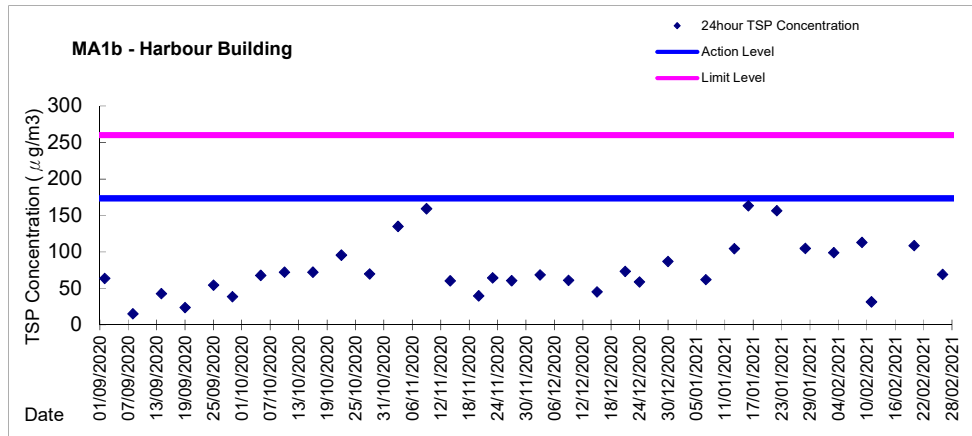

Graphic Presentation of 1 hour TSP Result

Graphic Presentation of 1 hour TSP Result

Graphic Presentation of 24 hour TSP Result

Graphic Presentation of 24 hour TSP Result