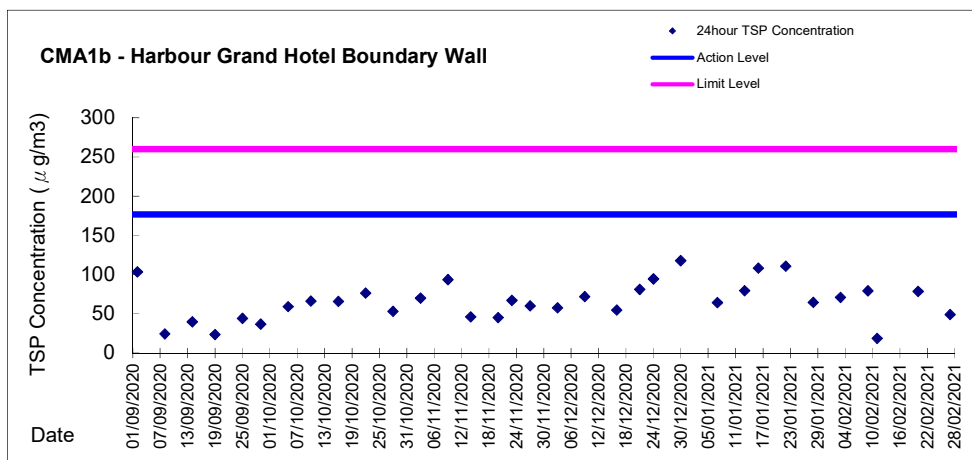

Graphic Presentation of 1 hour TSP Result

Graphic Presentation of 1 hour TSP Result

Graphic Presentation of 24 hour TSP Result

Graphic Presentation of 24 hour TSP Result