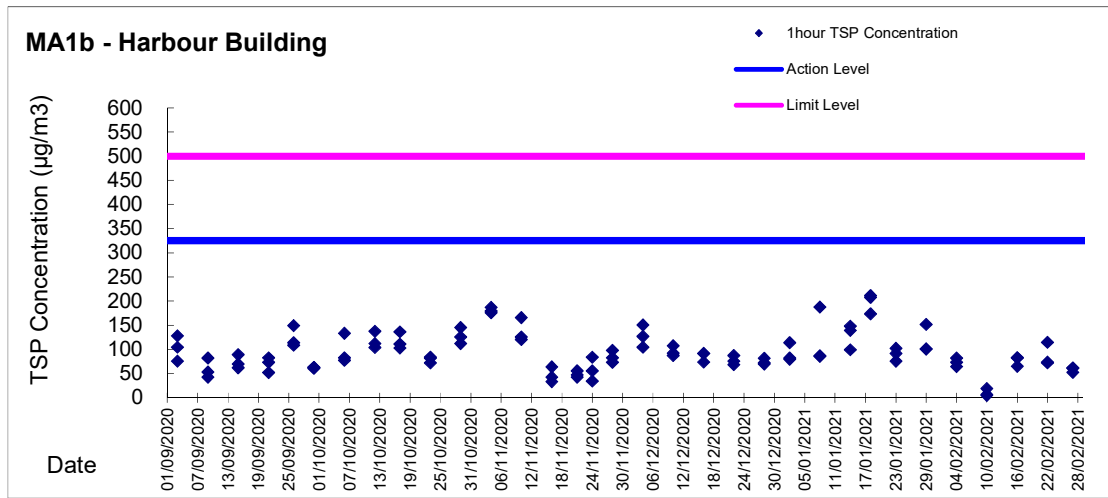

Graphic Presentation of 1 hour TSP Result

Graphic Presentation of 1 hour TSP Result

Graphic Presentation of 24 hour TSP Result

Graphic Presentation of 24 hour TSP Result