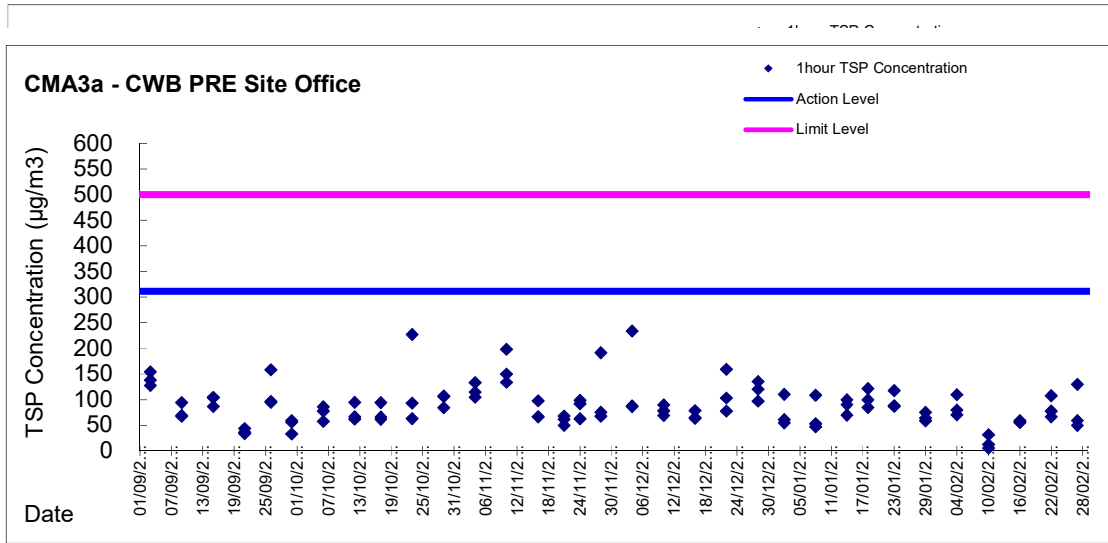

Graphic Presentation of 1 hour TSP Result

Graphic Presentation of 1 hour TSP Result

Graphic Presentation of 24 hour TSP Result

Graphic Presentation of 24 hour TSP Result