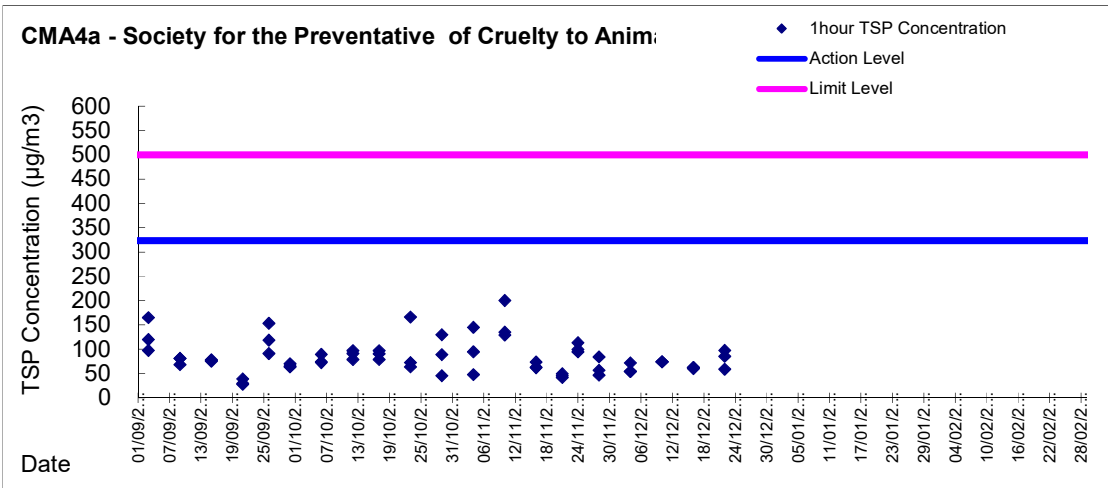

Graphic Presentation of 1 hour TSP Result

Graphic Presentation of 1 hour TSP Result

Graphic Presentation of 24 hour TSP Result

Graphic Presentation of 24 hour TSP Result