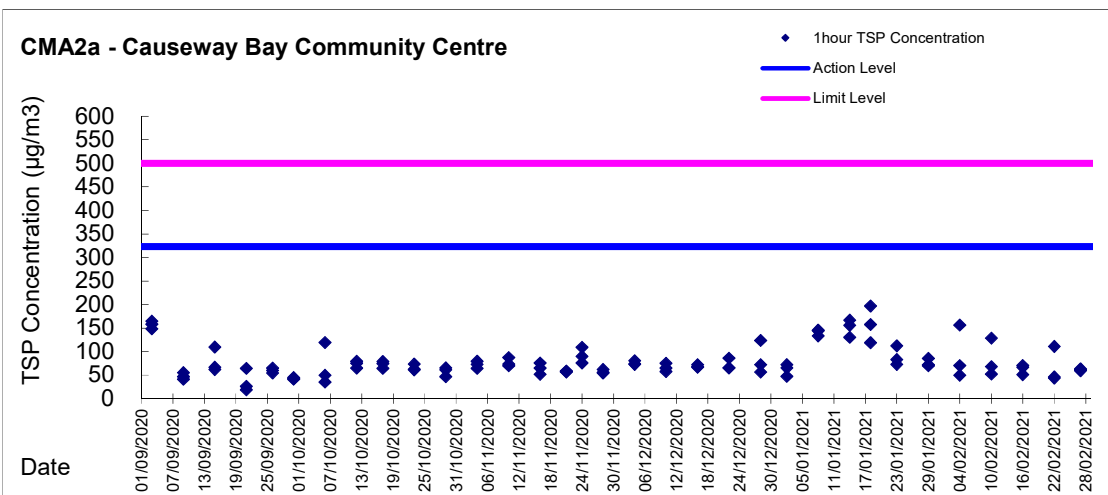

Graphic Presentation of 1 hour TSP Result

Graphic Presentation of 1 hour TSP Result

Graphic Presentation of 24 hour TSP Result

Graphic Presentation of 24 hour TSP Result