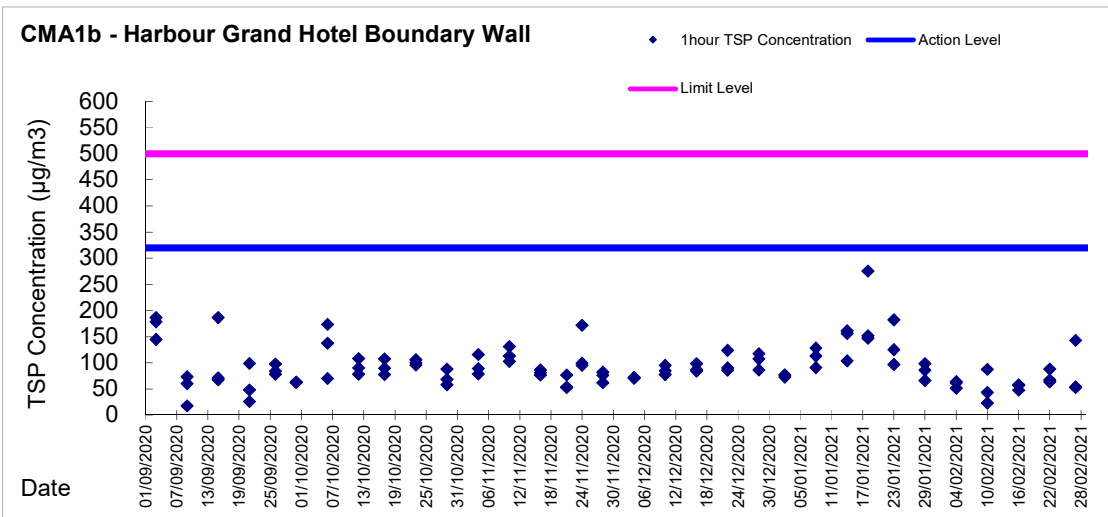

Graphic Presentation of 1 hour TSP Result

Graphic Presentation of 1 hour TSP Result

Graphic Presentation of 24 hour TSP Result

Graphic Presentation of 24 hour TSP Result