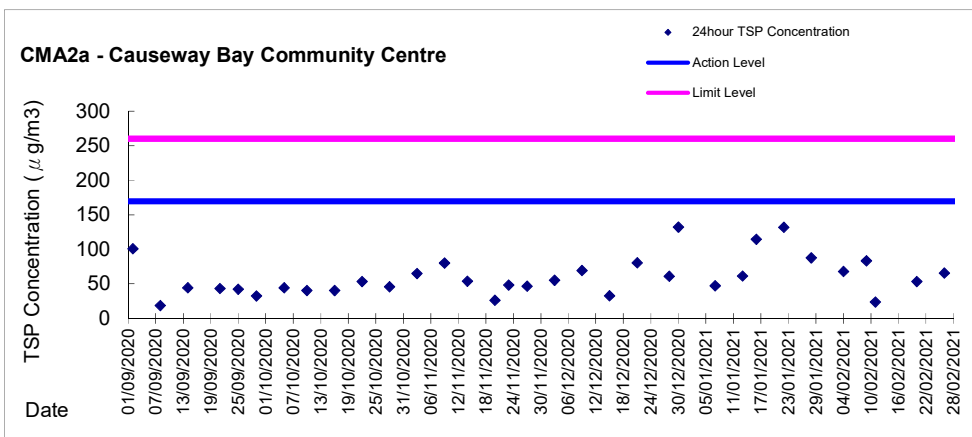

Graphic Presentation of 1 hour TSP Result

Graphic Presentation of 1 hour TSP Result

Graphic Presentation of 24 hour TSP Result

Graphic Presentation of 24 hour TSP Result